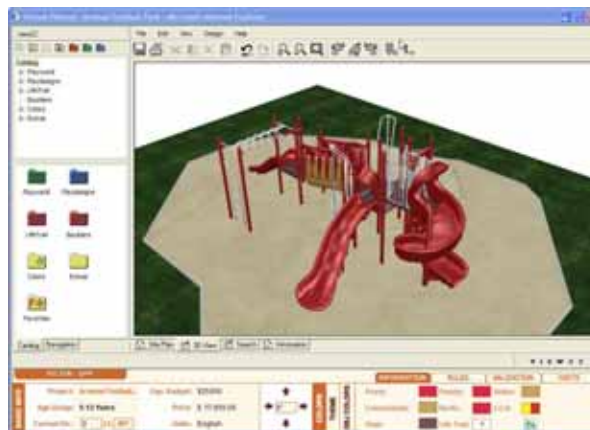

NEW DESIGN SOFTWARE

WILL AID PLAYGROUND PATHFINDERS AND PLAYBUILDERS

Playworld Systems Europe has just launched a new playground design software package which will be a useful tool to Pathfinder and Playbuilder local authorities that have been awarded funding to rebuild and renew play areas under the government's 'Children's Plan'.

The 'LUCI' software package is the first of its kind and provides the customer with a vast array of tools for designing playground schemes. It allows the user to put creative ideas into a visual context making recreation design work simple, fast and lucid, with the capability to manage design work, make quick colour changes and the ability to facilitate component swaps.

For more urban developments, Playworld also has a skate-park design package called Woodward Action Park Designer. Again, this package is easy to use with drag and drop facilities, rotating 3-D modelling, a virtual skateboarder 'ride mode' and instant project costing based on your selected design scheme.

CAPTION:

The new 'LUCI' software package from Playworld Systems Europe provides the customer with a vast array of tools for designing playground schemes.